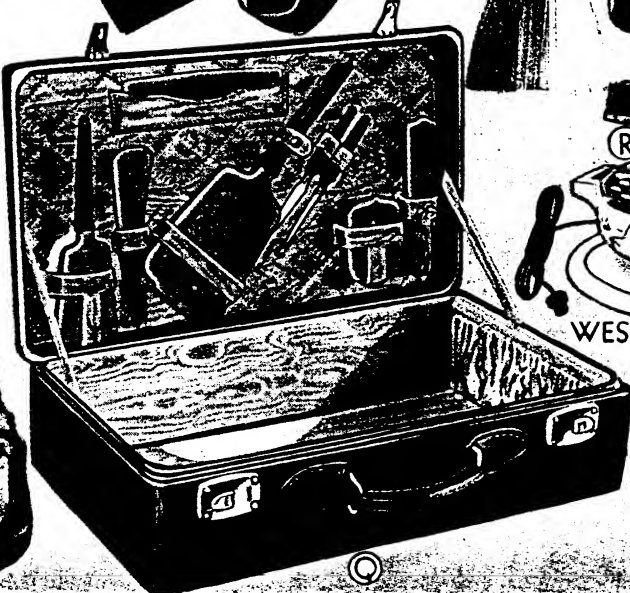

4300 **\$3.50 Purchase**
With or Coupons

WHAT SHALL I GIVE?—HERE'S THE ANSWER!

9-PIECES ARTIFICAL FRUIT

DESCRIPTIONS ON OPPOSITE PAGE

WESTINGHOUSE

WESTINGHOUSE

ALL SILK

Unbreakable Self-Filling Fountain Pens
 Handsomely polished. Fine, solid 14-K. gold pens, genuine iridium points except Nos. 35, 36. *Your name engraved for 20c cash.* When ordering, print name clearly. Imprinted pens are not returnable.